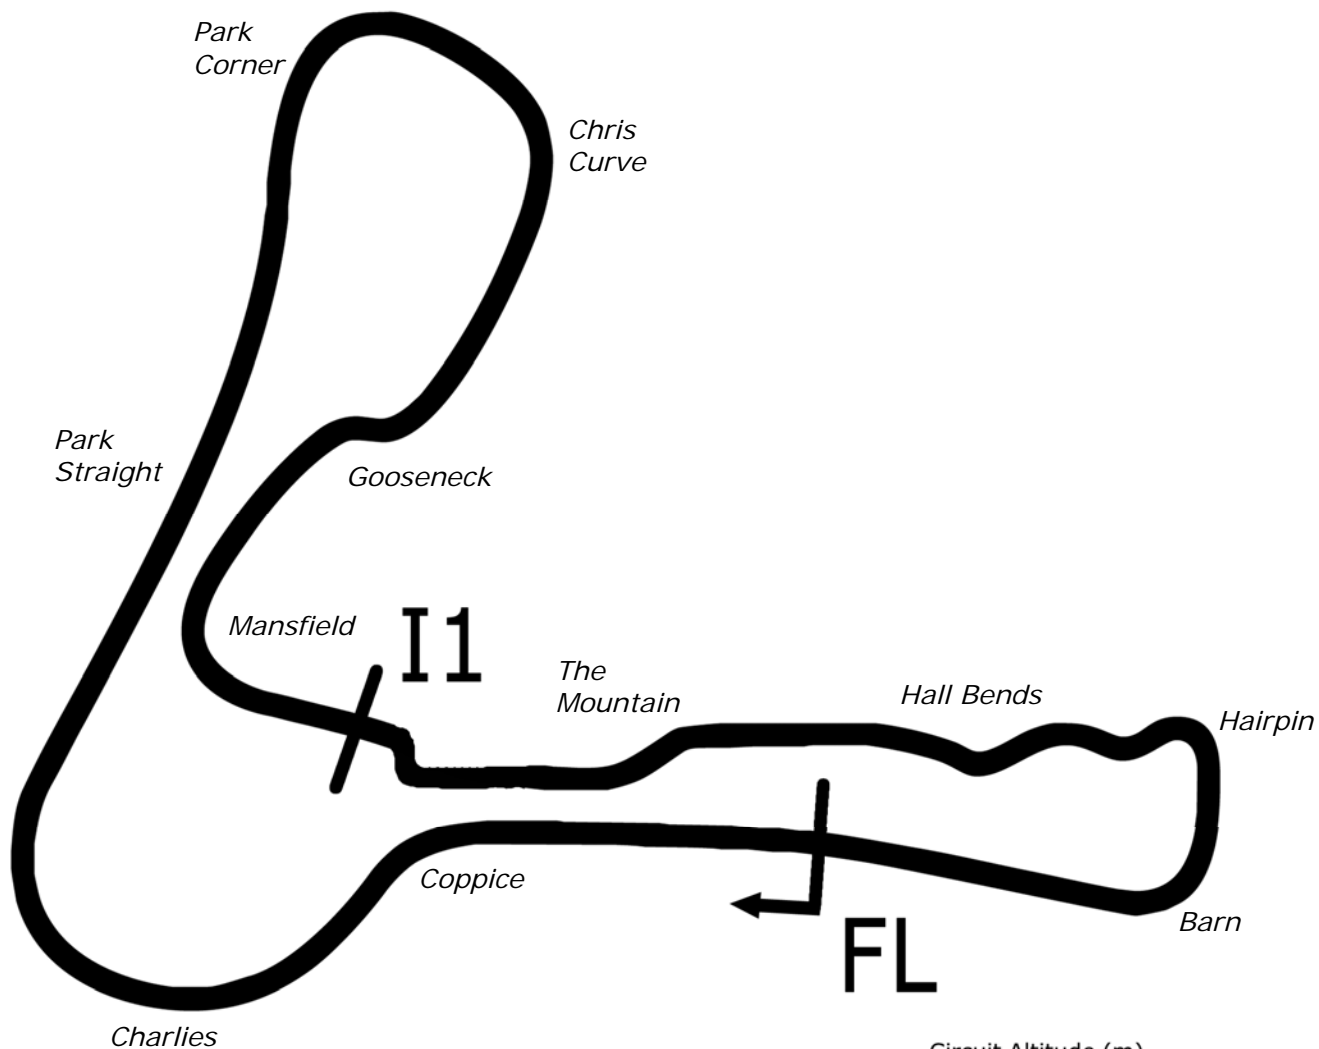

# Cadwell Park

Length	2.1870 miles	3519.6 m	
FL		53.31024 N	0.05940 W
I1	2330m	53.30708 N	0.06270 W
Pit Entry	3472m	53.31103 N	0.05889 W
Pit Exit	0m after FL	53.31030 N	0.05940 W
Pit Entry-Pit Exit 92m, 5.5s @60kph, 4.1s @80kph			